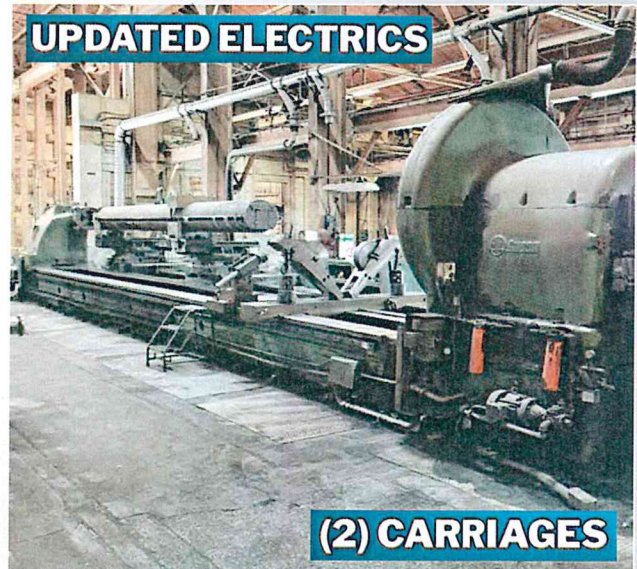

LIVE WEBCAST

FORMER ASSETS OF VALMET

150,000 Sq. Ft. Large Capacity Machining Facility

BidSpotter WEDNESDAY, AUGUST 4TH, 2021 @ 10:00AM ET

INSPECTION: AUGUST 3, 2021 - 8:00AM - 3:00PM AND BY APPOINTMENT
Assets Located at: 15-17 Allen Street, Hudson Falls, New York 12839